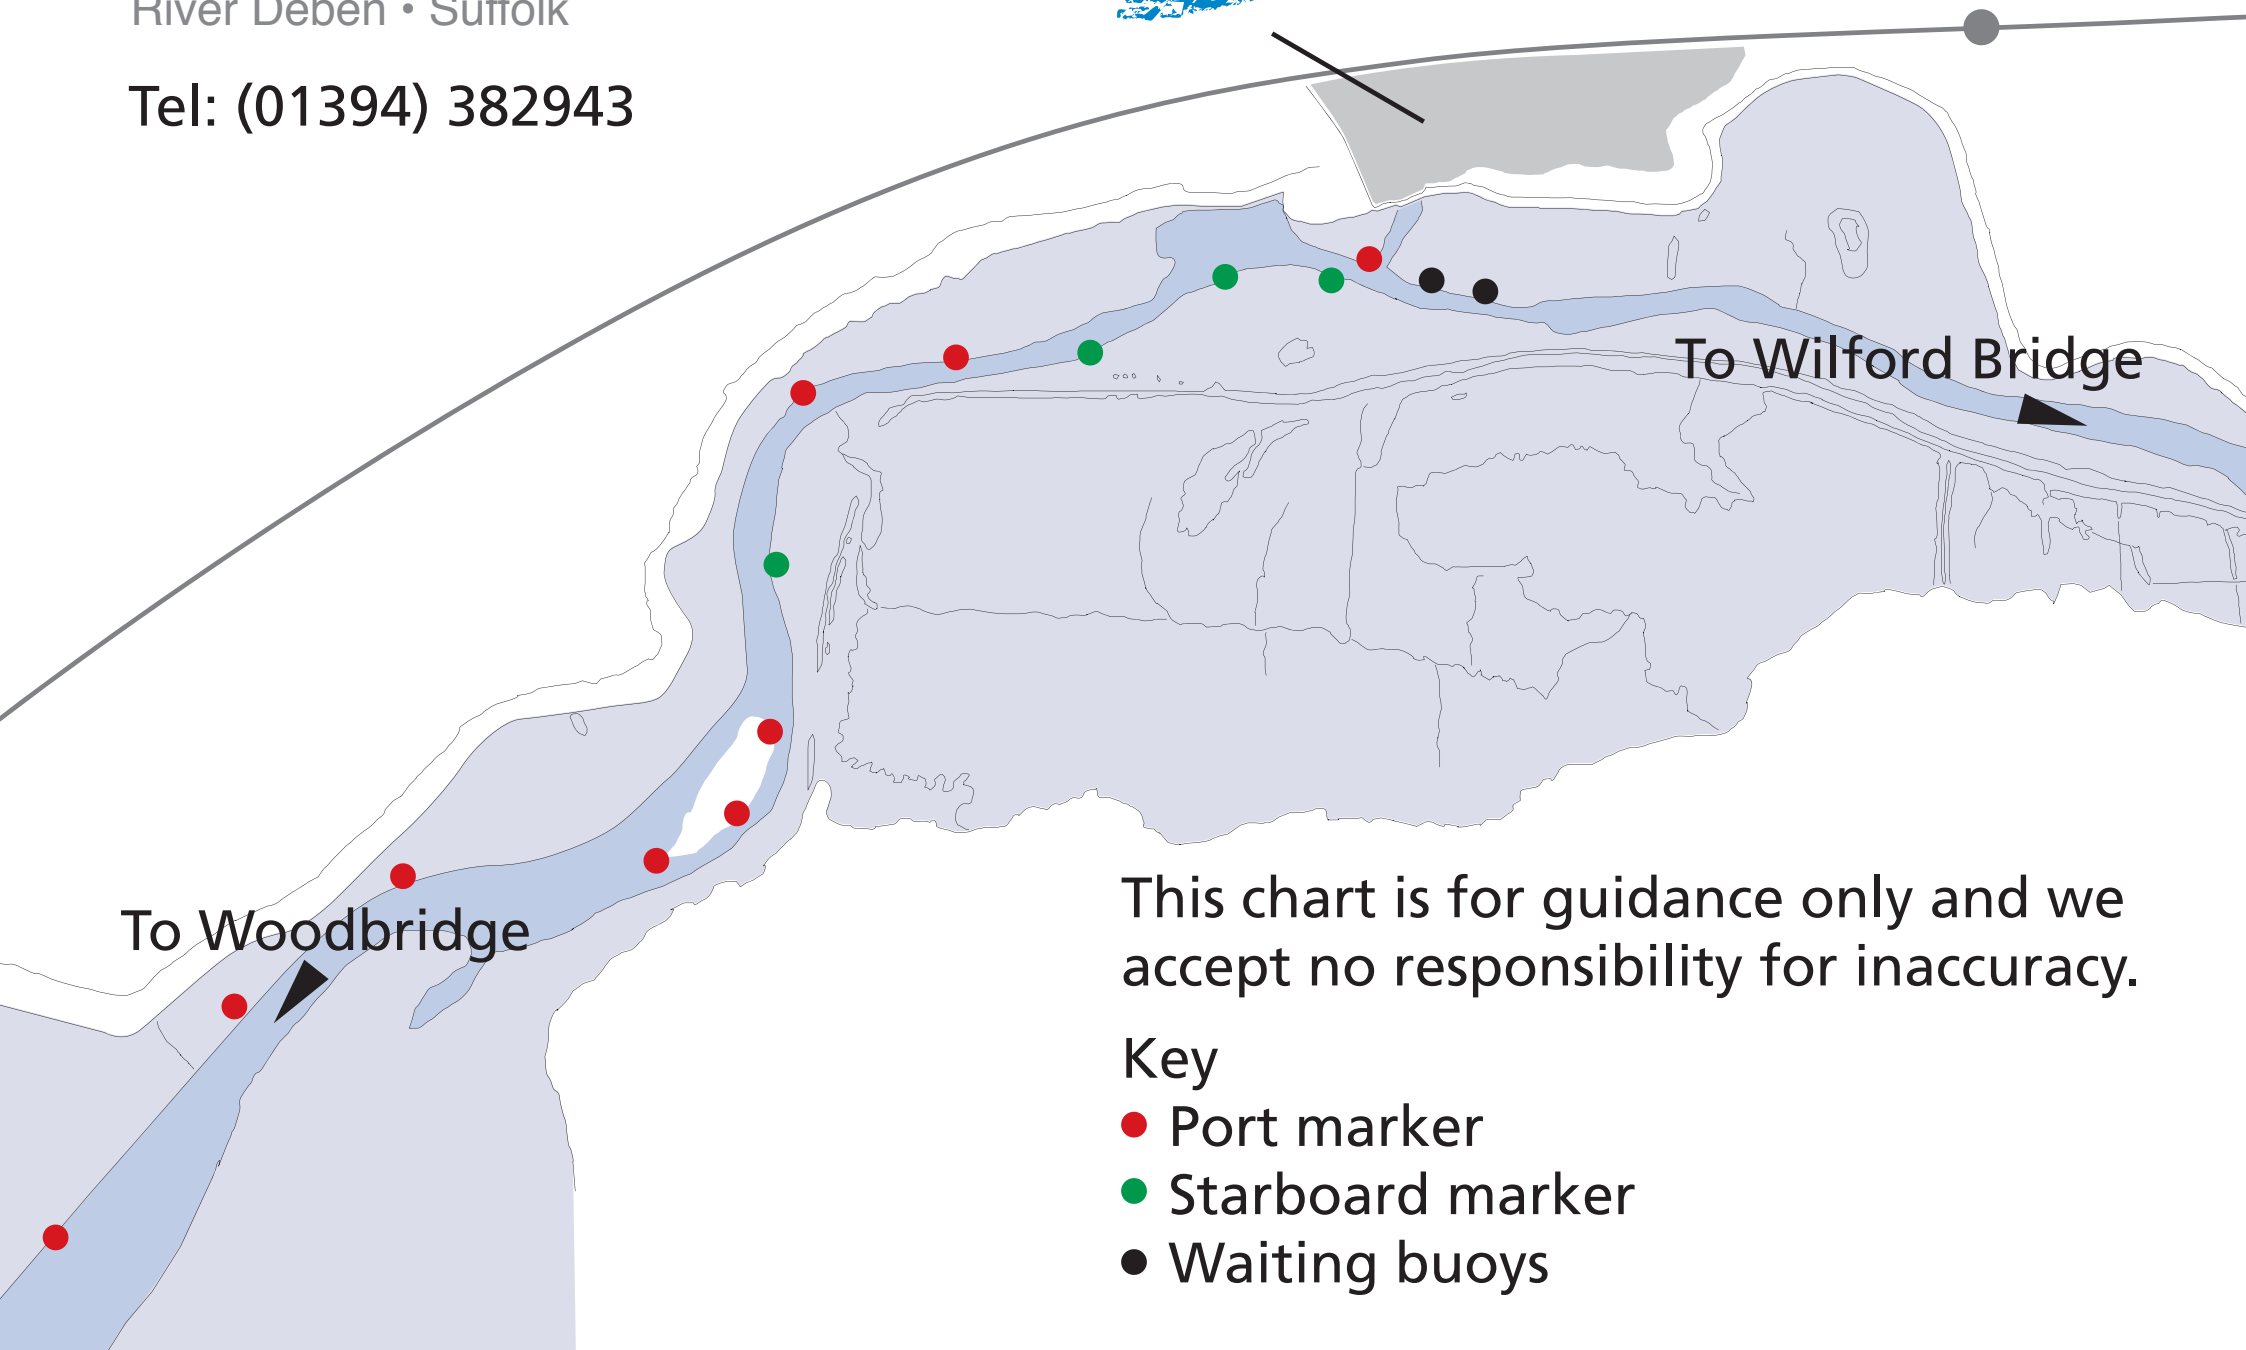

Larkman's Boatyard

River Deben • Suffolk

Tel: (01394) 382943

Melton
Railway Station

To Wilford Bridge

To Woodbridge

This chart is for guidance only and we accept no responsibility for inaccuracy.

Key

- Port marker
- Starboard marker
- Waiting buoys